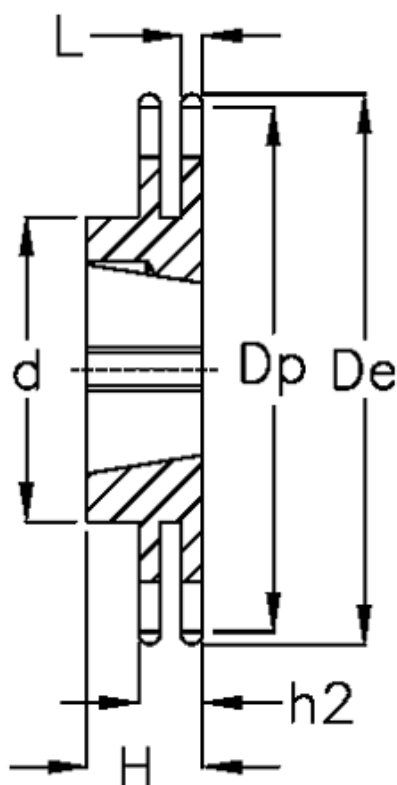

# Data Sheet

Article number: 616032003038

Description: Taperbored sprocket 06 B-2 Z=38 duplex  
for bushing 1610

## Measures

C	= 1	h2	= 15.4
d	= 80	Material	= Stål
De	= 119.5	Number of teeth	= 38
Dp	= 115.35		
For bush	= 1610		
For chain size	= 3/8" x 7/32"		
For chain type	= 06 B-2		
H	= 25		